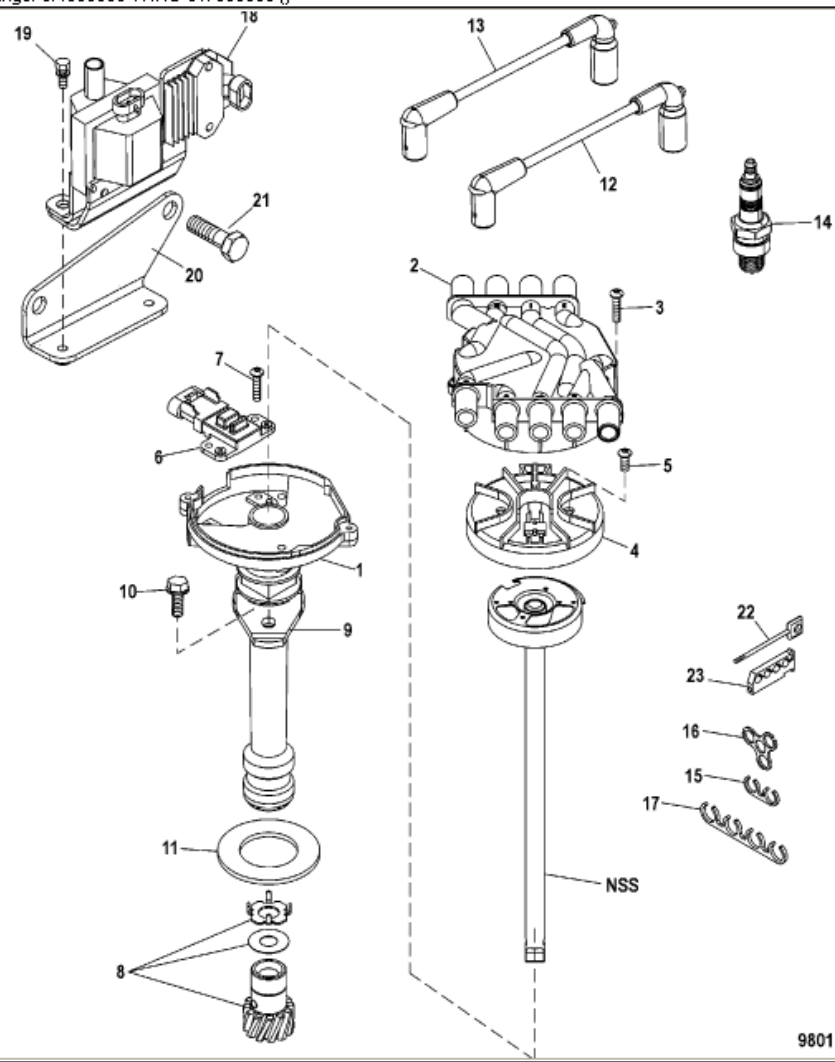

Parts List					
Ref	Class	Part	Description	Qty	Footnote
1		884794A	1 DISTRIBUTOR ASSEMBLY	1	
2		884792	CAP, Distributor	1	
3	10	884786	SCREW	2	
4		884790	ROTOR	1	
5	10	884788	SCREW	2	
6		NSS	NOT SOLD SEPARATE	1	
7		NSS	NOT SOLD SEPARATE	2	
8	43	884789	GEAR ASSEMBLY	1	
9	54	88731	CLAMP	1	
10	10	40011149	SCREW	1	
11	27	34486	3 GASKET	1	2,4
12	84	863656A	1 CABLE KIT, Ignition ( Plug & Coil W	1	
13	84	863657A	1 CABLE, Coil Wire Assembly	1	
14	33	884019	SPARK PLUG (AC 41-932)	8	
15		54676	RETAINER, Two Wire	2	
16		32783	RETAINER, Three Wire	2	
17		32784	RETAINER, Four Wire	2	
18	392	863704T	COIL, Ignition	1	
19	10	65746	1 SCREW AND LOCKWASHER, (.25	2	
20		863663	BRACKET, Coil	1	
20		865057	BRACKET, Coil	1	(V-Drive)
21	10	98261	SCREW, (.375-16 x .750)	2	
22	16	90096A	1 STUD ASSEMBLY, (#10-32 x Spec	2	
23	54	72821	RETAINER	2	
-	27	861246A98	GASKET SET, Engine Overhaul	1	